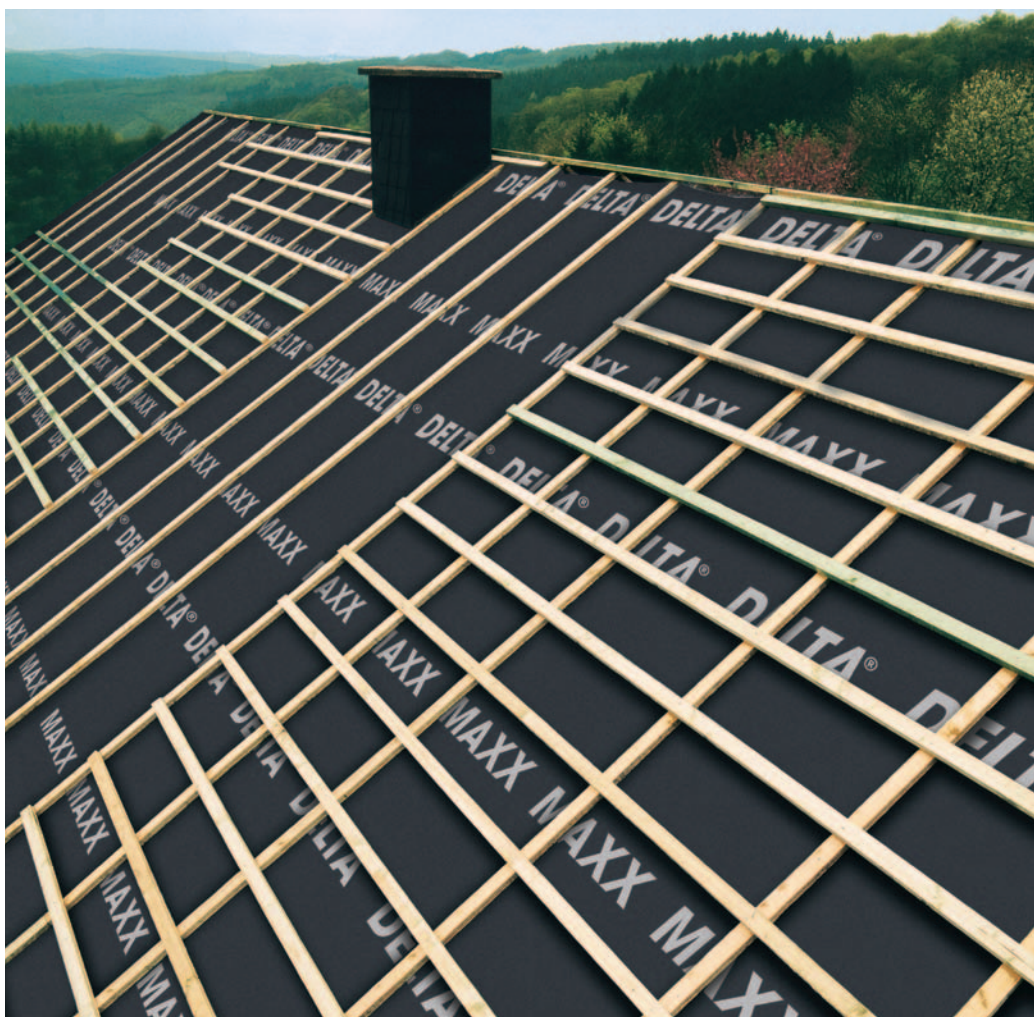

DELTA[®]-MAXX

The Big Hit on European Roofs.

Vapour permeable roofing underlay – protects even in extreme conditions.

■ Roofing underlay

■ For fully insulated pitched roofs

■ New construction refurbishment

■ *With lattice profile for easy and accurate cutting*

■ *5 mm wide sealing lip counters penetrating moisture*

■ *Vapour permeable PU coating on a highly tear-resistant, easy-to-lay non-woven fabric*

■ *Moisture retaining surface for collecting residual moisture and draining it away*

- ... is Germany's most popular vapour permeable underlay for fully insulate pitched roofs.
- ... is highly reliable, with 15 years of experience.
- ... is fire resistant Class E EN 13501-1, B 1 rating (DIN 4102).
- ... allows vapour to permeate with great ease (with an S_d value of approx. 0.15 m) ensuring that ambient room moisture can escape.
- ... can be laid quickly and efficiently thanks to its smooth, fabric bottom side.
- ... makes laying easy, with its squareridged surface profile: helps you cut straight edges.
- ... makes condensation calculations a thing of the past.
- ... is together with DELTA®-MAXX TITAN Thermomembrane and DELTA®-MAXX PLUS energy-saving membrane the only underlay available with a moisture retaining surface.
- ... can, in extreme situations, absorb up to 1 litre/m² through its bottom surface, gradually releasing this later up into the outside air.
- ... ensures extremely sure footing when working with ladders on roof battens.
- ... is very tear resistant (approx. 450/300 N/5 cm).
- ... can be unrolled and lined up very quickly.

DELTA®-MAXX – Germany's most popular underlay for pitched roof

Why not profit from the DELTA®System?

Outside ...

... DELTA®-MAXX vapour permeable, tear-resistant roofing underlay for fully insulated pitched roofs. With moisture retaining surface. Perfect thermal insulation from A to Z.