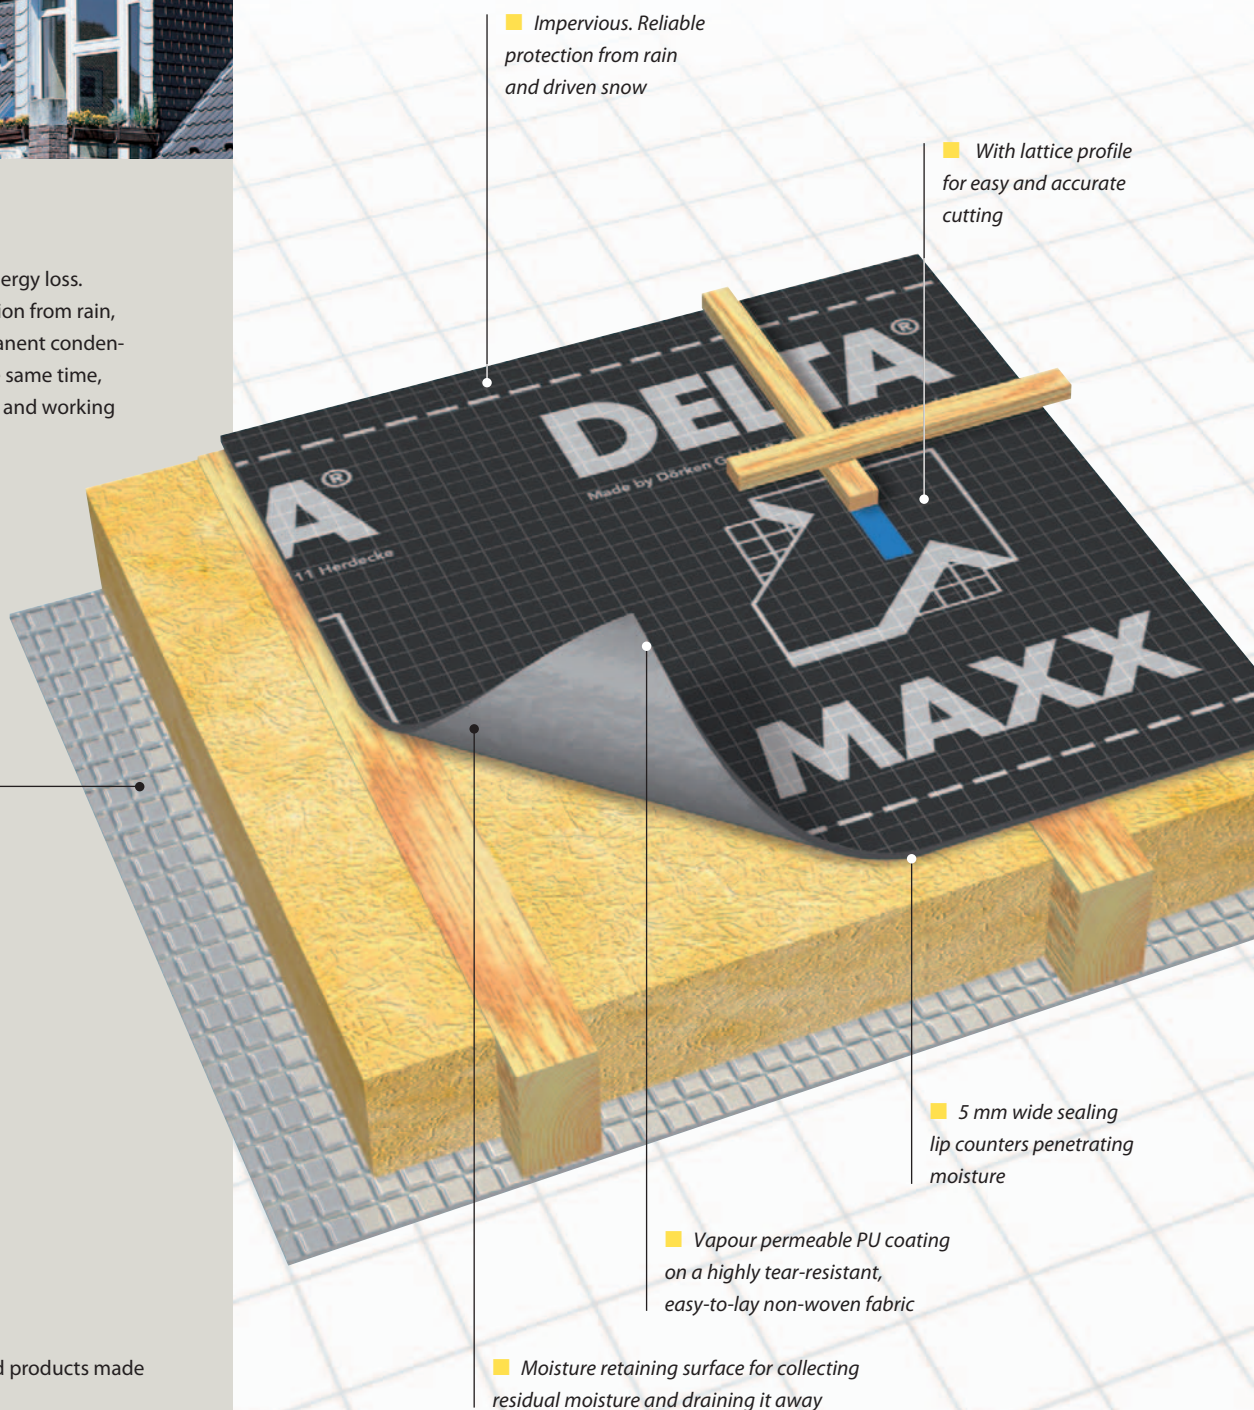

DELTA[®]-MAXX

The Big Hit on European Roofs.

Vapour permeable roofing underlay – protects even in extreme conditions.

■ Roofing underlay

■ For fully insulated pitched roofs

■ New construction refurbishment

**For perfect, dry,
thermal insulation –
rely on the
DELTA® System!**

Trust the Number 1:

DELTA®-MAXX

Exceptionally tough. Completely

■ **Outside:**

DELTA®-MAXX

Put a stop to serious energy loss. Protect thermal insulation from rain, driven snow and permanent condensation problems. At the same time, keep the insulation dry and working well at all times.

■ **Inside:**

**DELTA®-REFLEX/
DELTA®-REFLEX PLUS**

Vapour barrier sheet. Provides 10 % increase in thermal insulation, 50 % heat reflection, 100 % barrier against air and vapour.

■ *Impervious. Reliable protection from rain and driven snow*

■ *With lattice profile for easy and accurate cutting*

■ *5 mm wide sealing lip counters penetrating moisture*

■ *Vapour permeable PU coating on a highly tear-resistant, easy-to-lay non-woven fabric*

■ *Moisture retaining surface for collecting residual moisture and draining it away*